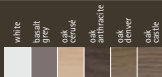

Prices are VAT excluded (2009). Washbasin in white ceramic.
 (†) mirror cabinet of 60 cm has only 1 mirror-door.

alke

SQUARE basalt grey 40 + 120 cm

SQUARE HIGH CABINETS

		35 cm	40 cm
	WT	€ 365	€ 465
	BG	€ 390	€ 490
	OC	€ 390	€ 490
	OA	€ 390	€ 490
	OD	€ 390	€ 490
	OS	€ 390	€ 490
		2 doors	